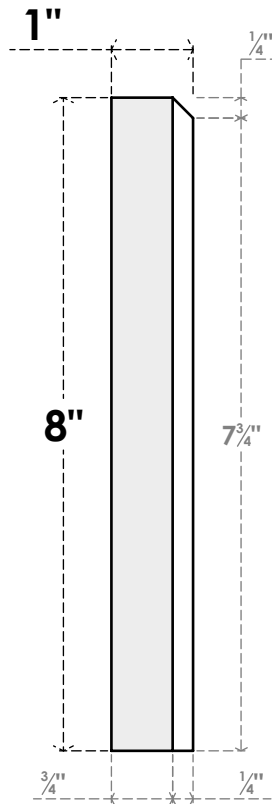

# PBP040X080X100FOS10

4"W X 8"H X 1"P STANDARD FOSTER FLOWER PLINTH BLOCK WITH BEVELED EDGE, ARCHITECTURAL GRADE PVC

**FRONT**

**SIDE**

EKENA MILLWORK  
2300 WEST MAIN ST.  
CLARKSVILLE, TX 75426  
TOLL FREE: 866-607-0453  
WWW.EKENAMILLWORK.COM

#### NOTES

1. INSTALLATION TO BE COMPLETED IN ACCORDANCE WITH MANUFACTURER'S SPECIFICATIONS.
2. DRAWING MAY NOT BE TO SCALE
3. THIS DRAWING IS INTENDED FOR DESIGN AND PLANNING PURPOSES ONLY.
4. ALL INFORMATION CONTAINED HEREIN WAS CURRENT AT THE TIME OF DEVELOPMENT BUT MUST BE REVIEWED AND APPROVED BY THE PRODUCT MANUFACTURER TO BE CONSIDERED ACCURATE.
5. ARCHITECTURAL GRADE PVC PRODUCTS ARE MADE FROM EXPANDED CELLULAR PVC AND COME NATURALLY WHITE BUT MAY BE PAINTED