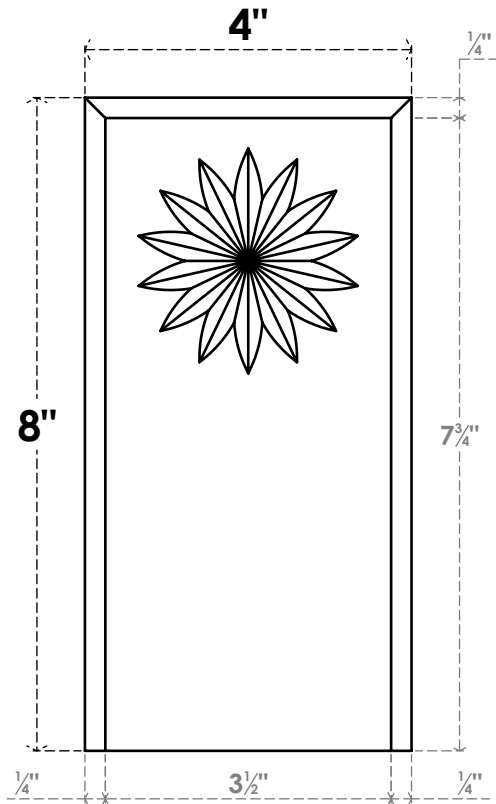

# PBP040X080X100FOS10

4"W X 8"H X 1"P STANDARD FOSTER FLOWER PLINTH BLOCK WITH BEVELED EDGE, ARCHITECTURAL GRADE PVC

**FRONT**

**SIDE**

EKENA MILLWORK  
2300 WEST MAIN ST.  
CLARKSVILLE, TX 75426  
TOLL FREE: 866-607-0453  
WWW.EKENAMILLWORK.COM

#### NOTES

1. INSTALLATION TO BE COMPLETED IN ACCORDANCE WITH MANUFACTURER'S SPECIFICATIONS.
2. DRAWING MAY NOT BE TO SCALE
3. THIS DRAWING IS INTENDED FOR DESIGN AND PLANNING PURPOSES ONLY.
4. ALL INFORMATION CONTAINED HEREIN WAS CURRENT AT THE TIME OF DEVELOPMENT BUT MUST BE REVIEWED AND APPROVED BY THE PRODUCT MANUFACTURER TO BE CONSIDERED ACCURATE.
5. ARCHITECTURAL GRADE PVC PRODUCTS ARE MADE FROM EXPANDED CELLULAR PVC AND COME NATURALLY WHITE BUT MAY BE PAINTED